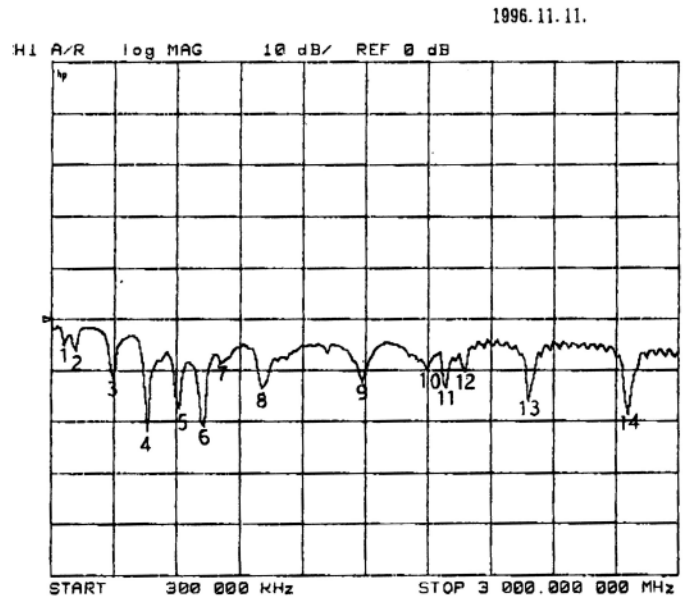

SA7000 Super wide band base aerial system

The SA7000 is an ultra-wide range external receiving aerial with a useable frequency coverage of 30 kHz to 2 GHz - short wave / VHF / UHF. The aerial is designed for areas where space is a problem or when an "unobtrusive" installation is essential. The SA7000 is a passive arrangement providing two whip elements: a long element for short wave up to 30 MHz and a second shorter loaded whip aerial for frequencies up to 2 GHz, the loading coils are tuned around 150 & 800 MHz to enhance performance of the VHF & UHF bands. The aerial is very compact being just 1.80m in total height. A single coaxial lead feeds both whips in a weather proof enclosure which in turn bolts to a suitable supporting mast (not provided). Approximately 15m of terminated coaxial cable is supplied ready to plug in and go! The SA7000 is easy to assemble and use, an instruction sheet is supplied with the aerial, "V" bolts and clamps are included but a small stub mast will be required for installation which should be as high as possible and in clear space. Run the coaxial cable to your listening location, the path should not be important but avoid power cables, TV downloads and computers. Should you need to remove the BNC plug make sure you have a spare to re-fit, if you have difficulty in locating a plug then another is obtainable for a small charge. If you need to extend the cable, always use a good quality 50 OHM coaxial cable such as UR43 or UR76 (or quality RG58/U) and low loss connectors. If a long lead is required (20m plus), consider replacing the entire run with a heavier duty low loss cable such as UR67 or RG213.

SA7000 plot shows 300kHz - 30MHz

SA7000 plot shows 300kHz - 3GHz

Useable frequency range:	30kHz to 2GHz
Impedance:	50 OHM
Wind endurance:	50m per second
Acceptable support mast:	30 - 60mm diameter
Total length:	1.80m
Coaxial cable:	15m of Quality RG58/U with BNC plug
Power source:	Passive (no power)