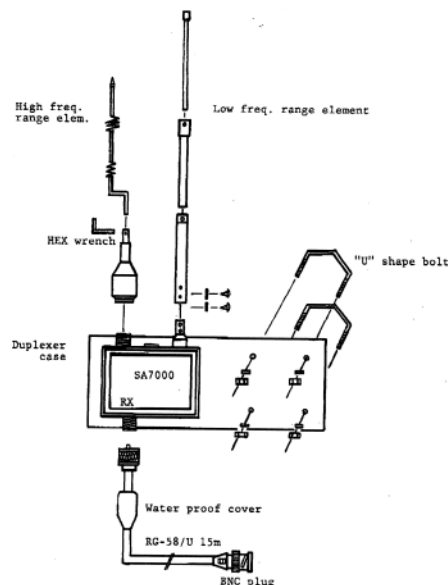

SA7000 Super wide band base aerial system

The SA7000 is an ultra-wide range external receiving aerial with a useable frequency coverage of 30 kHz to 2 GHz - short wave / VHF / UHF. The aerial is designed for areas where space is a problem or when an "unobtrusive" installation is essential. The SA7000 is a passive arrangement providing two whip elements: a long element for short wave up to 30 MHz and a second shorter loaded whip aerial for frequencies up to 2 GHz, the loading coils are tuned around 150 & 800 MHz to enhance performance of the VHF & UHF bands. The aerial is very compact being just 1.80m in total height. A single coaxial lead feeds both whips in a weather proof enclosure which in turn bolts to a suitable supporting mast (not provided). Approximately 15m of terminated coaxial cable is supplied ready to plug in and go! The SA7000 is easy to assemble and use, an instruction sheet is supplied with the aerial, "V" bolts and clamps are included but a small stub mast will be required for installation which should be as high as possible and in clear space. Run the coaxial cable to your listening location, the path should not be important but avoid power cables, TV downloads and computers. Should you need to remove the BNC plug make sure you have a spare to re-fit, if you have difficulty in locating a plug then another is obtainable for a small charge. If you need to extend the cable, always use a good quality 50 OHM coaxial cable such as UR43 or UR76 (or quality RG58/U) and low loss connectors. If a long lead is required (20m plus), consider replacing the entire run with a heavier duty low loss cable such as UR67 or RG213.

SA7000 plot shows 300kHz - 30MHz

SA7000 plot shows 300kHz - 3GHz

Useable frequency range:	30kHz to 2GHz
Impedance:	50 OHM
Wind endurance:	50m per second
Acceptable support mast:	30 - 60mm diameter
Total length:	1.80m
Coaxial cable:	15m of Quality RG58/U with BNC plug
Power source:	Passive (no power)