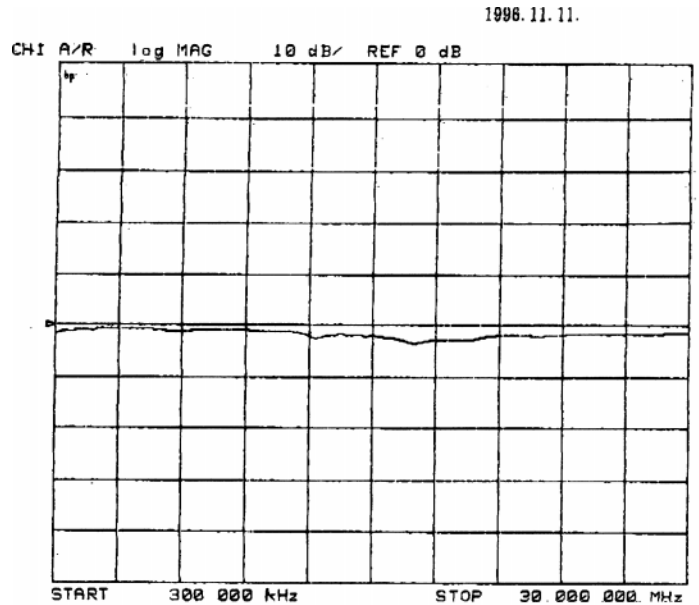

SA7000 Super wide band base aerial system

The SA7000 is an ultra-wide range external receiving aerial with a useable frequency coverage of 30 kHz to 2 GHz - short wave / VHF / UHF. The aerial is designed for areas where space is a problem or when an "unobtrusive" installation is essential. The SA7000 is a passive arrangement providing two whip elements: a long element for short wave up to 30 MHz and a second shorter loaded whip aerial for frequencies up to 2 GHz, the loading coils are tuned around 150 & 800 MHz to enhance performance of the VHF & UHF bands. The aerial is very compact being just 1.80m in total height. A single coaxial lead feeds both whips in a weather proof enclosure which in turn bolts to a suitable supporting mast (not provided). Approximately 15m of terminated coaxial cable is supplied ready to plug in and go! The SA7000 is easy to assemble and use, an instruction sheet is supplied with the aerial, "V" bolts and clamps are included but a small stub mast will be required for installation which should be as high as possible and in clear space. Run the coaxial cable to your listening location, the path should not be important but avoid power cables, TV downloads and computers. Should you need to remove the BNC plug make sure you have a spare to re-fit, if you have difficulty in locating a plug then another is obtainable for a small charge. If you need to extend the cable, always use a good quality 50 OHM coaxial cable such as UR43 or UR76 (or quality RG58/U) and low loss connectors. If a long lead is required (20m plus), consider replacing the entire run with a heavier duty low loss cable such as UR67 or RG213.

SA7000 plot shows 300kHz - 30MHz

SA7000 plot shows 300kHz - 3GHz

Useable frequency range:	30kHz to 2GHz
Impedance:	50 OHM
Wind endurance:	50m per second
Acceptable support mast:	30 - 60mm diameter
Total length:	1.80m
Coaxial cable:	15m of Quality RG58/U with BNC plug
Power source:	Passive (no power)